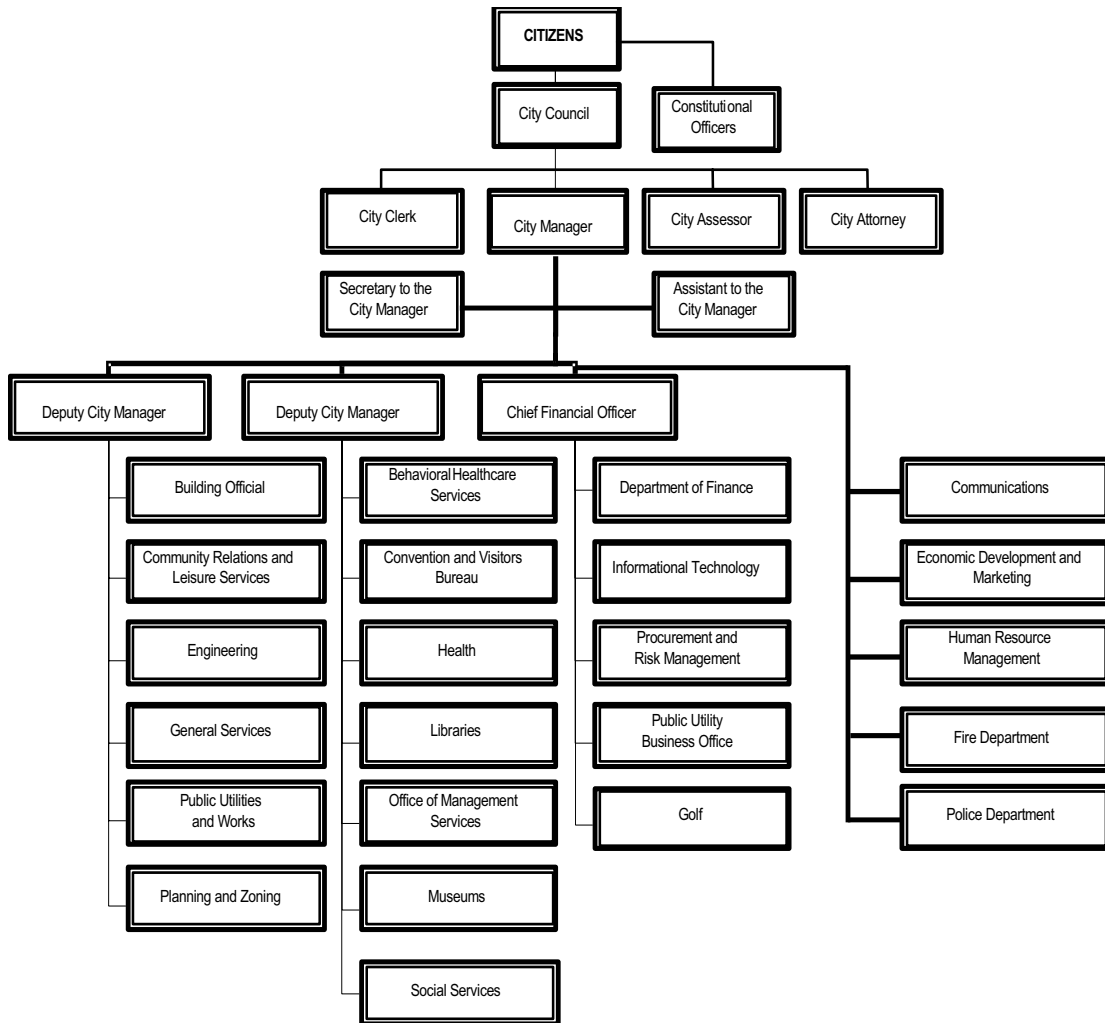

# City of Portsmouth, Virginia Organizational Chart

Note: The organizational chart reflects the staff as of July 1, 2004.